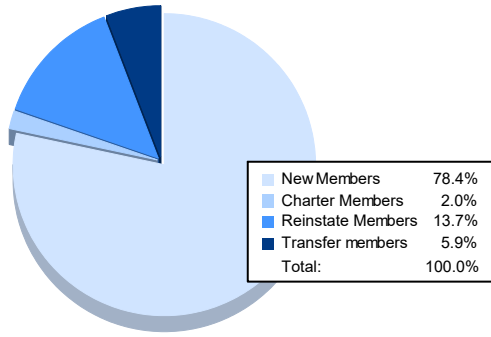

Year	New Clubs	Dropped Clubs	Gain/ Loss Clubs	New Members	Charter Members	Reinstate Members	Transfer Members	Total Member Added	Total Members Dropped	Gain/ Loss Members
2016-2017	0	0	0	151	3	13	17	184	208	-24
2017-2018	1	1	0	121	26	22	20	189	346	-157
2018-2019	0	1	-1	114	8	14	18	154	154	0
2019-2020	0	1	-1	93	0	13	11	117	195	-78
2020-2021	0	2	-2	80	2	14	6	102	191	-89
<b>Average</b>	<b>0</b>	<b>1</b>	<b>-1</b>	<b>112</b>	<b>8</b>	<b>15</b>	<b>14</b>	<b>149</b>	<b>219</b>	<b>-70</b>

### Membership Composition June 2021 Cumulative